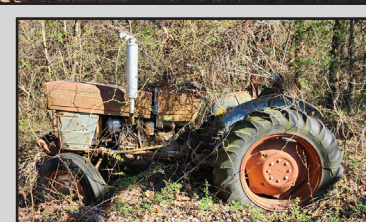

DON'T MISS THIS OPPORTUNITY - LOOK & INSPECT & BE READY FOR AUCTION DAY!

AUCTIONEER'S NOTE: Sam has made the decision to move to the lake for his retirement years, therefore the decision has been made to sell his home and personal belongings.

Follow us on Facebook for updates or visit our website for more info and pictures at www.jkparkerauction.com