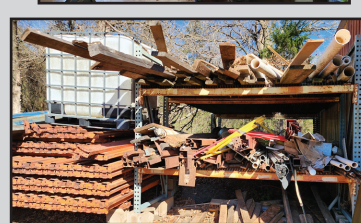

DON'T MISS THIS OPPORTUNITY - LOOK & INSPECT & BE READY FOR AUCTION DAY!

AUCTIONEER'S NOTE: Sam has made the decision to move to the lake for his retirement years, therefore the decision has been made to sell his home and personal belongings.

Follow us on Facebook for updates or visit our website for more info and pictures at www.jkparkerauction.com