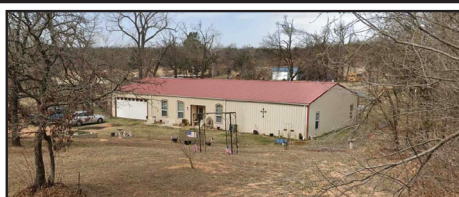

REALTORS MUST ACCOMPANY BUYER AND REGISTER AS BUYERS' AGENT PRIOR TO AUCTION IN ORDER TO BE COMPENSATED. Real Estate Terms: 10% Escrow day of auction with balance due upon closing. Property Sells "As Is, Where Is". Any announcement made on auction day shall supersede any previous advertisement or statement and prevail as the final terms and conditions. There are no contingencies for financing, so financial arrangements must be made prior to the auction.