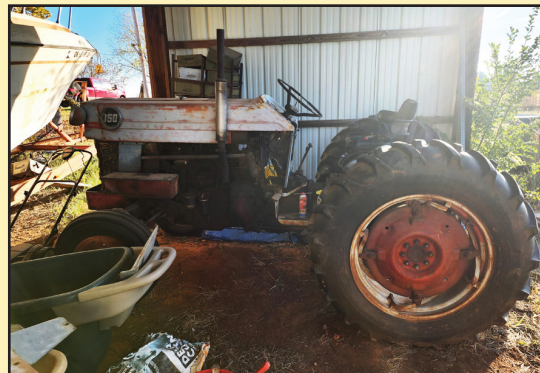

FARM & RANCH EQUIPMENT

- 8 Wheel Tilt Trailer • John Deere Gator 4X2
- John Deere 4010 Diesel 6704.4hr SN: 22T54900
- John Deere 346 Small Square Baler
- 11 Wheel Hay Rake WR1010
- Mahindra 3325 SN: EMAN1040M6
- Krone Active Mow R320
- John Deere 390 Flair Mower
- Massey Ferguson 150 Diesel Tractor SN: SDW642005175
- 506 Ford Inline Rake SN: K108451
- 5' PTO Tiller • 6' Box Blade
- Alamo PTO Tiller • 5' Brush Hog Mohawk
- 5' Angle Blade • John Deere 16 Hole Grain Drill
- New Holland Haybine 489 • 3 pt Bale Spike
- 14" 2 Bottom Plow Ferguson • Cherry Picker
- John Deere 2 Row Corn Planter • 3 pt Chisel
- 6' Brush Hog Parts Only • 14' Aluminum Gate
- H26 Hurricane 3-pt Tiller • Broad Cast Springer
- Dearborne 9 Spring Tooth Ripper • 5' Box Blade
- New Holland Hay Liner 275 • Yard Roller
- 4 Sickle Bars Parts Only • 10" John Deere Disc
- 3 pt Boom • John Deere 37 Sickle Bar
- 6' Drag Disc • 4' Brush Hog
- 16' Trailer – needs floor